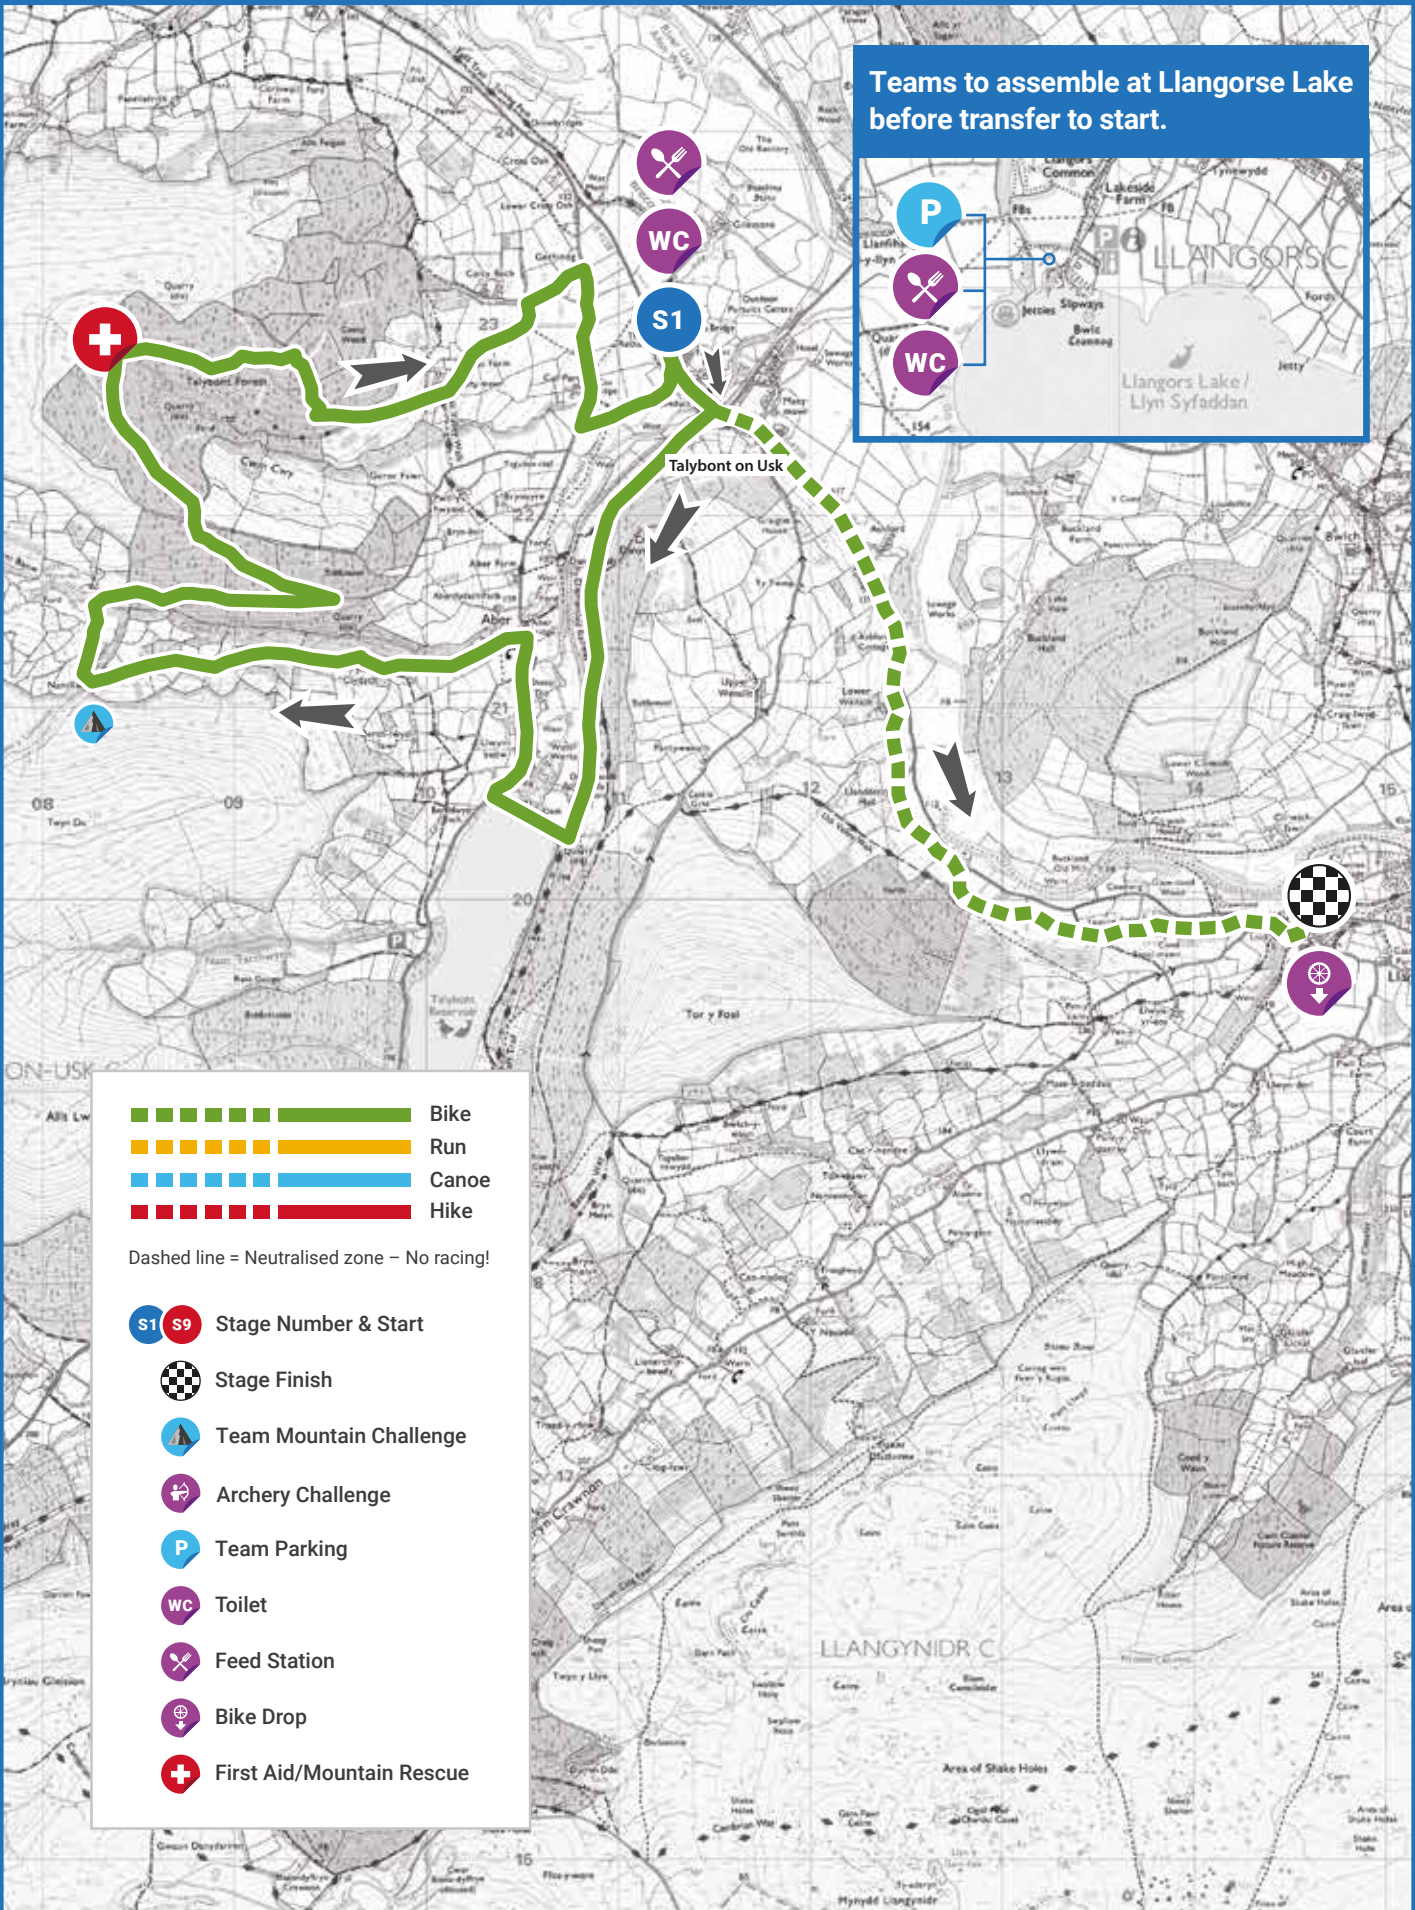

Teams to assemble at Llangorse Lake before transfer to start.

- Bike
- Run
- Canoe
- Hike

Dashed line = Neutralised zone – No racing!

- Stage Number & Start
- Stage Finish
- Team Mountain Challenge
- Archery Challenge
- Team Parking
- Toilet
- Feed Station
- Bike Drop
- First Aid/Mountain Rescue